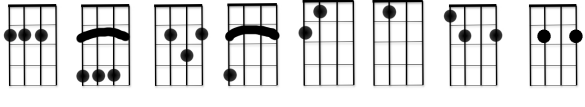

EIGHT DAYS A WEEK

INTRO D bar2 E7 bar4 G bar2 D bar2

D E G Bm A A7 E7 G6

OUTRO

INTRO: D bar2 E bar4 G bar2 F bar2

D E G D
Ooh I need your love babe, Guess you know it's true.

D E G D
Hope you need my love babe, Just like I need you.

Bm G6 Bm E
Hold me, love me, hold me, love me.

D E7 G D
I ain't got nothin' but love babe, Eight days a week.

D E G D
Love you ev'ry day girl, Always on my mind.

D E G D
One thing I can say girl, Love you all the time.

D E G D
Hope you need my love babe, Just like I need you.

Bm G6 Bm E
Hold me, love me, hold me, love me.

D E7 G D
I ain't got nothin' but love babe, Eight days a week.

E Bm E G A (A7)
8 days a week, I love you. 8 days a week Is not enough to show I care.

D E G D
Love you ev'ry day girl, Always on my mind.

D E G D
One thing I can say girl, Love you all the time.

Bm G6 Bm E
Hold me, love me, hold me, love me.

D E G D
I ain't got nothin' but love babe, Eight days a week.