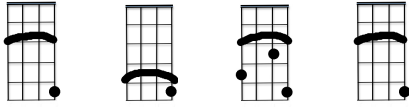

EIGHT DAYS A WEEK

INTRO D bar2 E7 bar4 G bar2 D bar2

D E G Bm A A7 E7 G6

OUTRO

INTRO: D bar2 E bar4 G bar2 F bar2

D E G D
Ooh I need your love babe, Guess you know it's true.

D E G D
Hope you need my love babe, Just like I need you.

Bm G6 Bm E
Hold me, love me, hold me, love me.

D E7 G D
I ain't got nothin' but love babe, Eight days a week.

D E G D
Love you ev'ry day girl, Always on my mind.

D E G D
One thing I can say girl, Love you all the time.